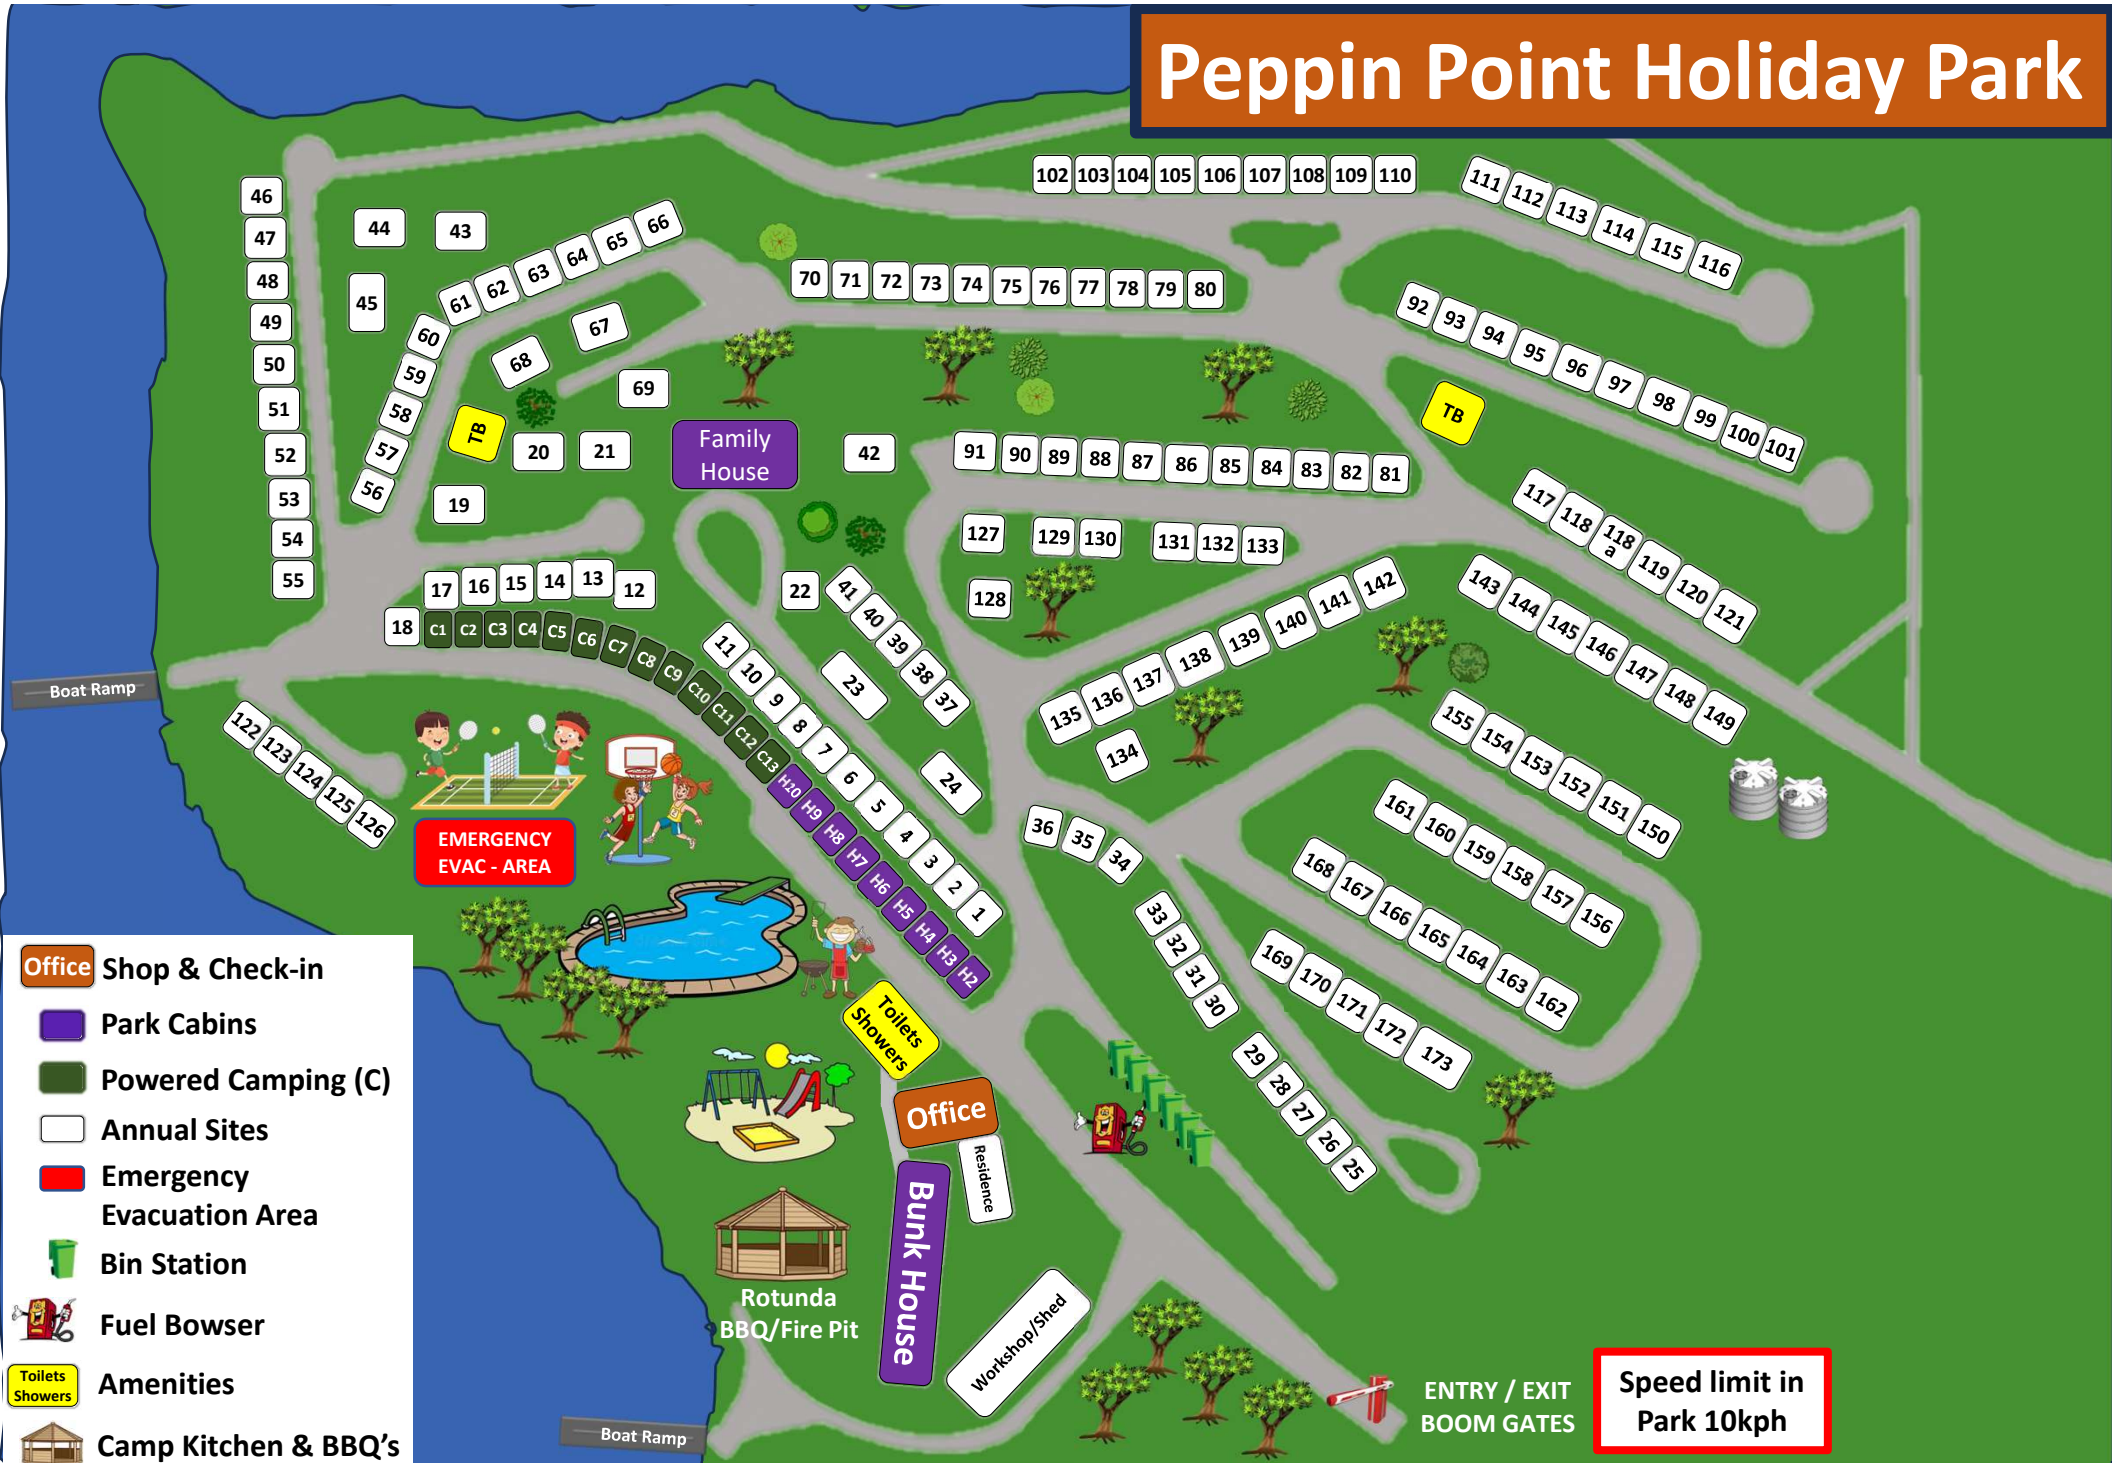

# Peppin Point Holiday Park

- Office Shop & Check-in
- Park Cabins
- Powered Camping (C)
- Annual Sites
- Emergency Evacuation Area
- Bin Station
- Fuel Bowser
- Toilets Showers Amenities
- Camp Kitchen & BBQ's

**Speed limit in Park 10kph**

ENTRY / EXIT  
BOOM GATES

**Bunk House**

**Office**

**Toilets Showers**

Rotunda  
BBQ/Fire Pit

Workshop/Shed

Family House

EMERGENCY  
EVAC - AREA

Boat Ramp

Boat Ramp